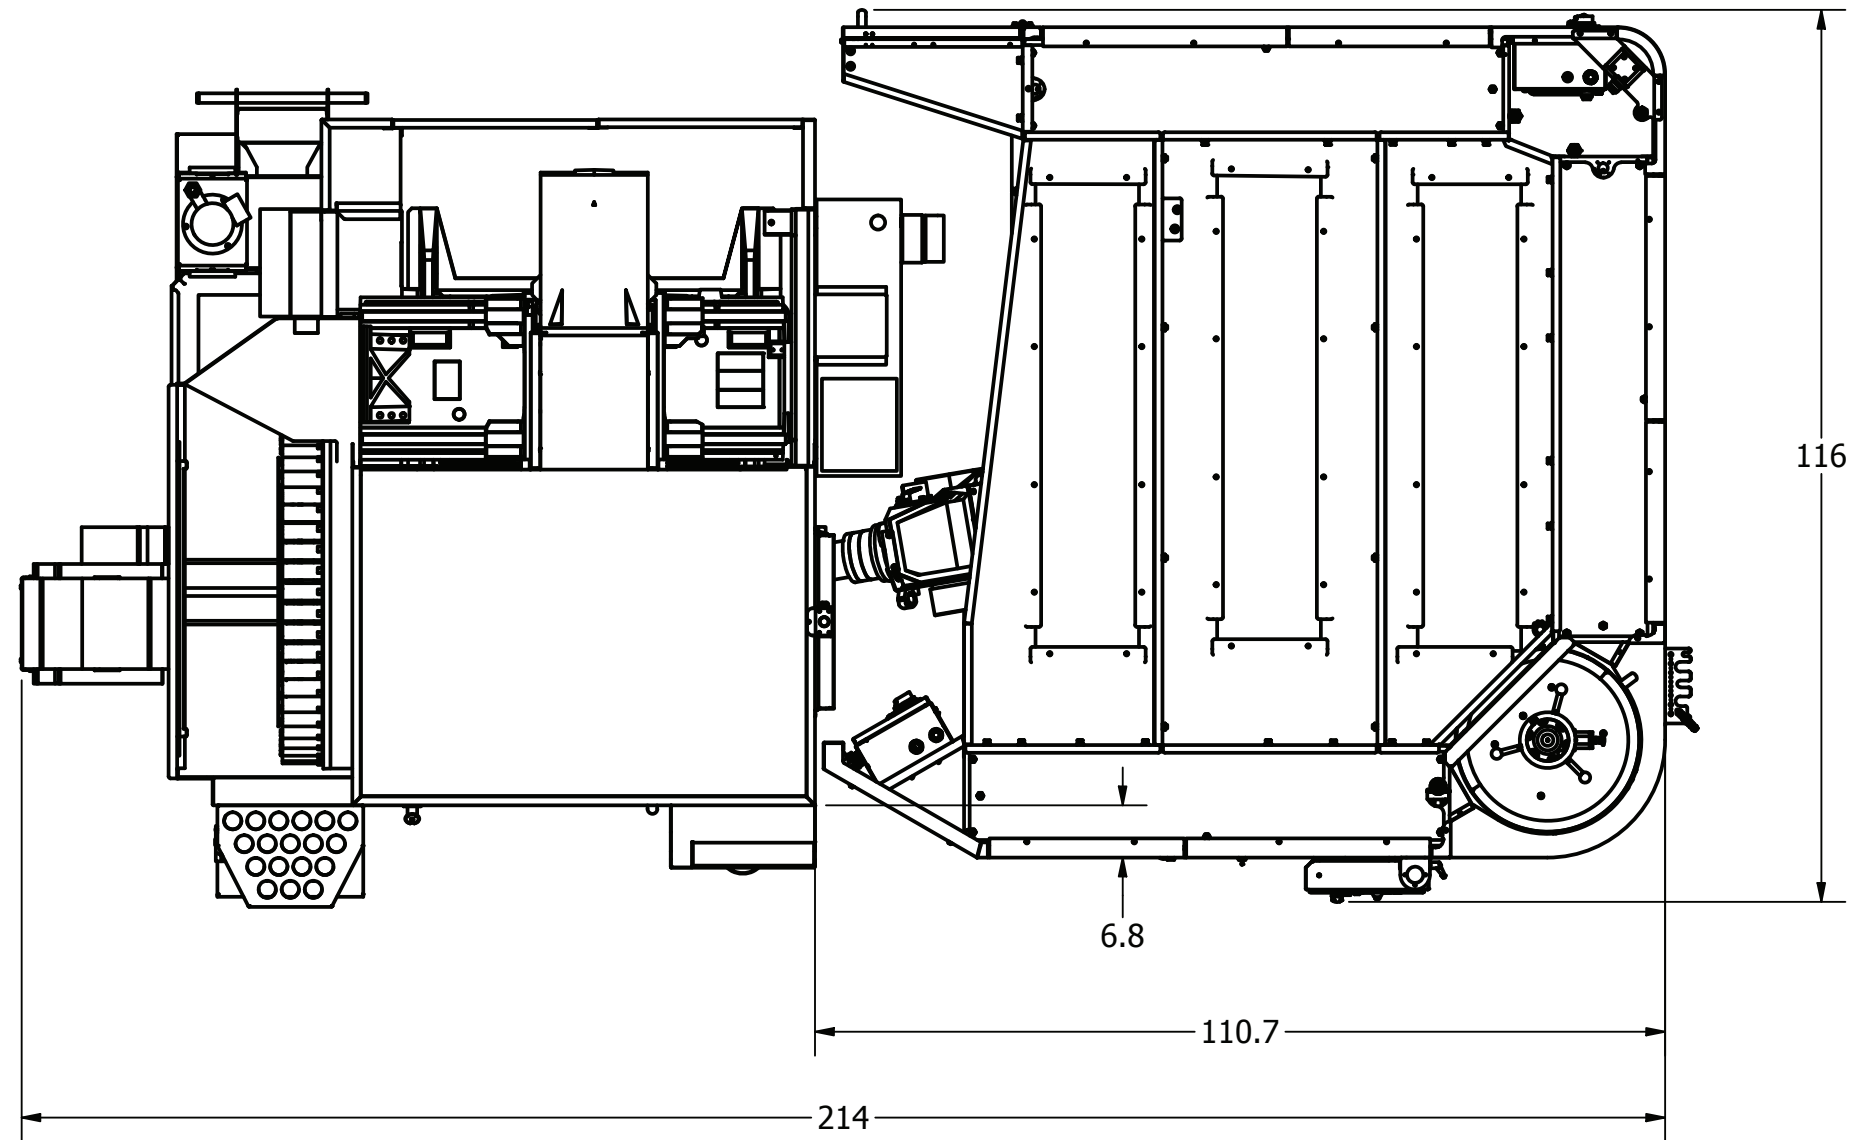

# AX5 - Medium 5-Axis VMC Layout

Model: AX5		THE INFORMATION CONTAINED IN THIS DRAWING IS THE SOLE PROPERTY OF TRINITY ROBOTICS AUTOMATION INC. ANY REPRODUCTION IN PART OR AS A WHOLE WITHOUT THE WRITTEN PERMISSION OF TRINITY ROBOTICS AUTOMATION IS PROHIBITED
 <b>TRINITY</b> ROBOTICS AUTOMATION	Trinity Robotics Automation 4582 Brickell Privado Ontario, CA 91761, USA 1-800-762-6864 sales@trinityautomation.com	